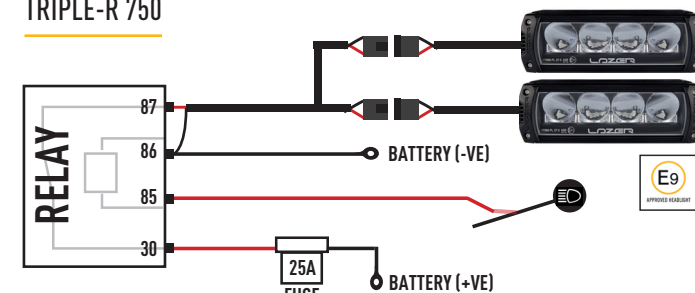

ELECTRICAL CONNECTION | ELEKTRISCHER ANSCHLUSS BRANCHEMENT ÉLECTRIQUE | CONEXIÓN ELÉCTRICA

TRIPLE-R 750