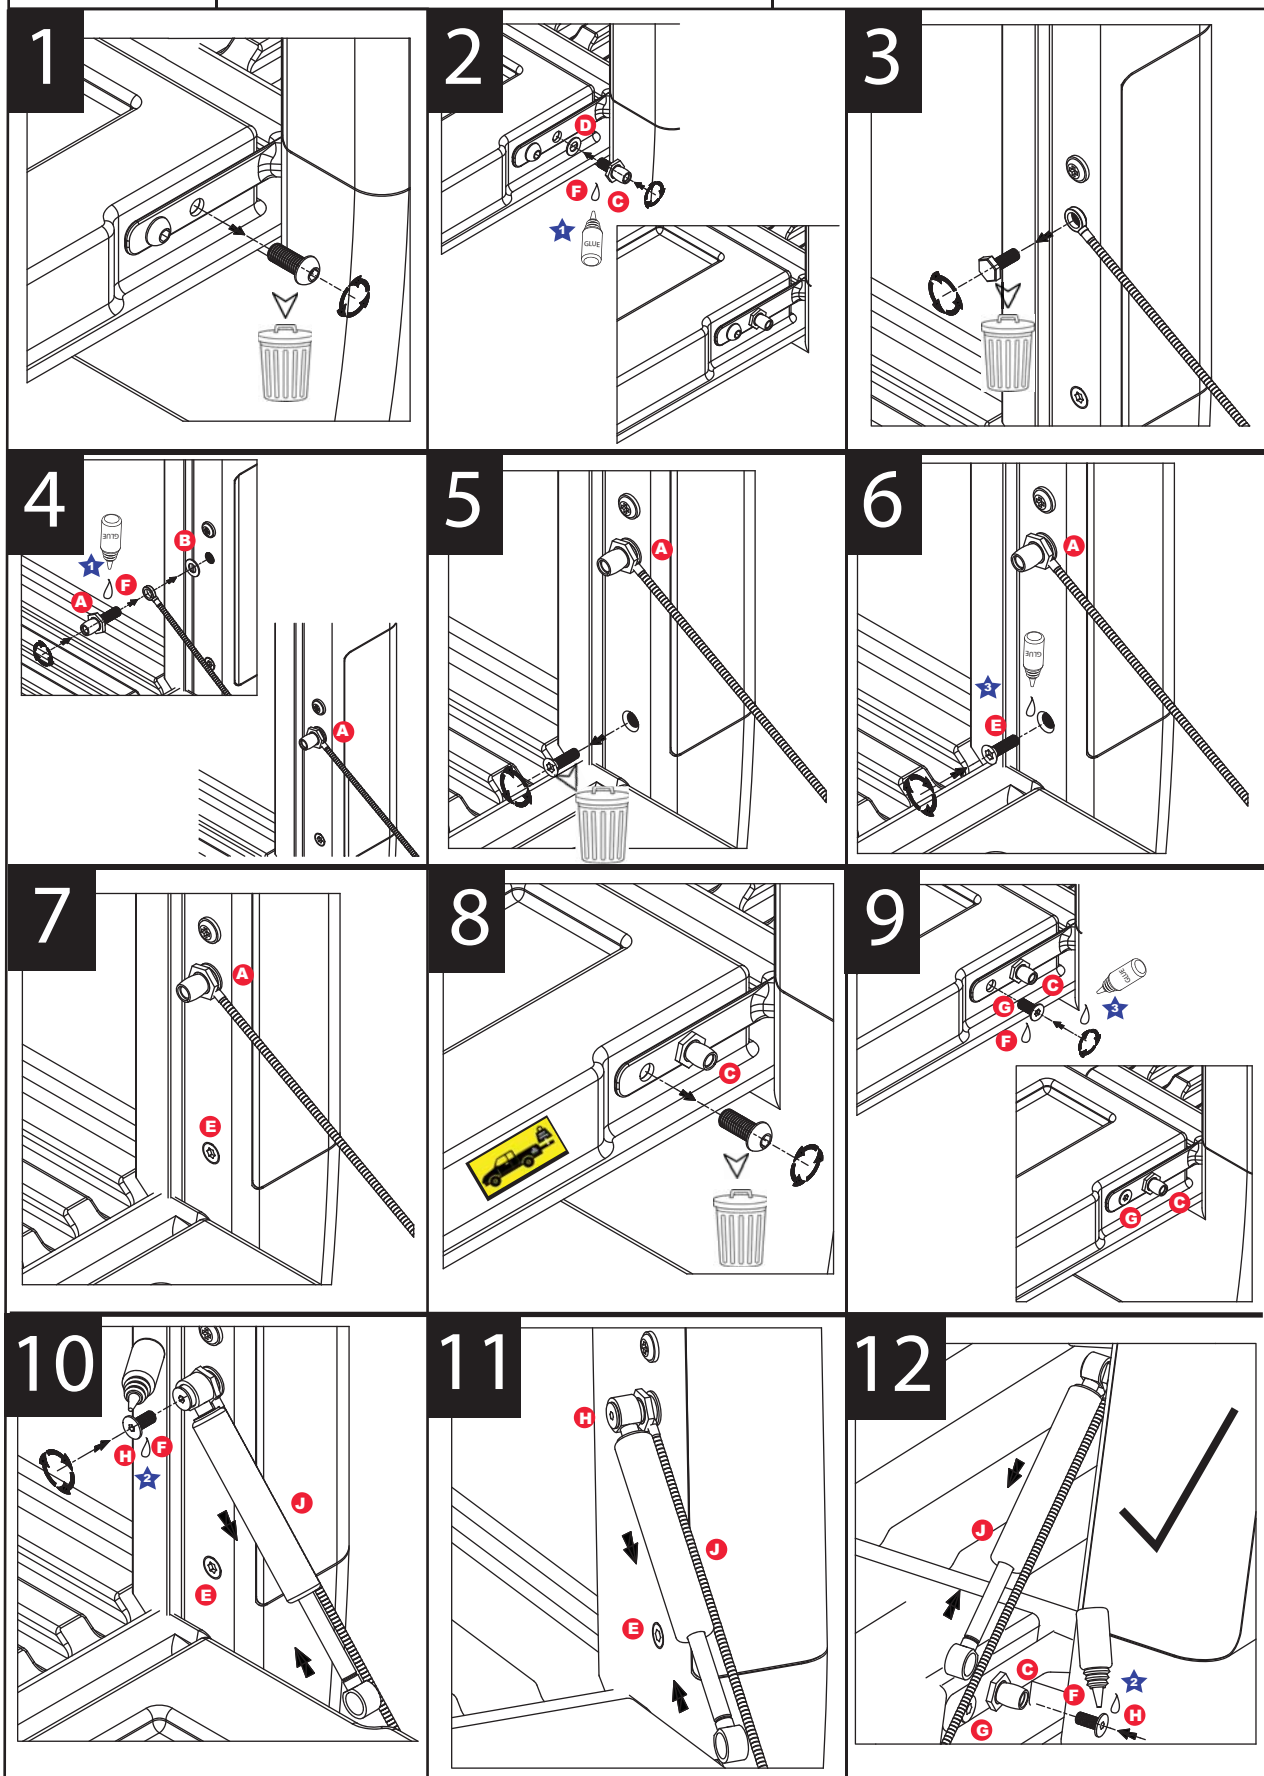

EZDown Instruction **VW AMAROK - ED0300** **www.ezdown.co.za GENERATION 1**

NB: After installation please close tailgate gently to ensure that there is no interference with any hardware.

FITTING KIT CODE	MANUFACTURER	MODEL TYPE	YEAR	STOCKIST	PRODUCT	REVISION	LABOUR TIME	DATE	PAGE
ED0300	VOLKSWAGEN	AMAROK	2013 onwards	GENERAL USE	EZDOWN	2	20min	12/05/2017	1
TORQUE-N.m	★ 27N.m±2N.m			★ 15N.m±2N.m			★ 17N.m±2N.m		

IMPORTANT: No liability will be incurred by Industrial Specialised Applications company, for injury, death, or property damage caused by a product which has been set up, operated, and/or installed contrary to EZDown installation guide/manual, or which has been subjected to misuse, negligence, or accident, or which has been repaired or altered by anyone other than Industrial Specialised Applications, or which has been used in a manner or for a purpose for which the product was not designed.