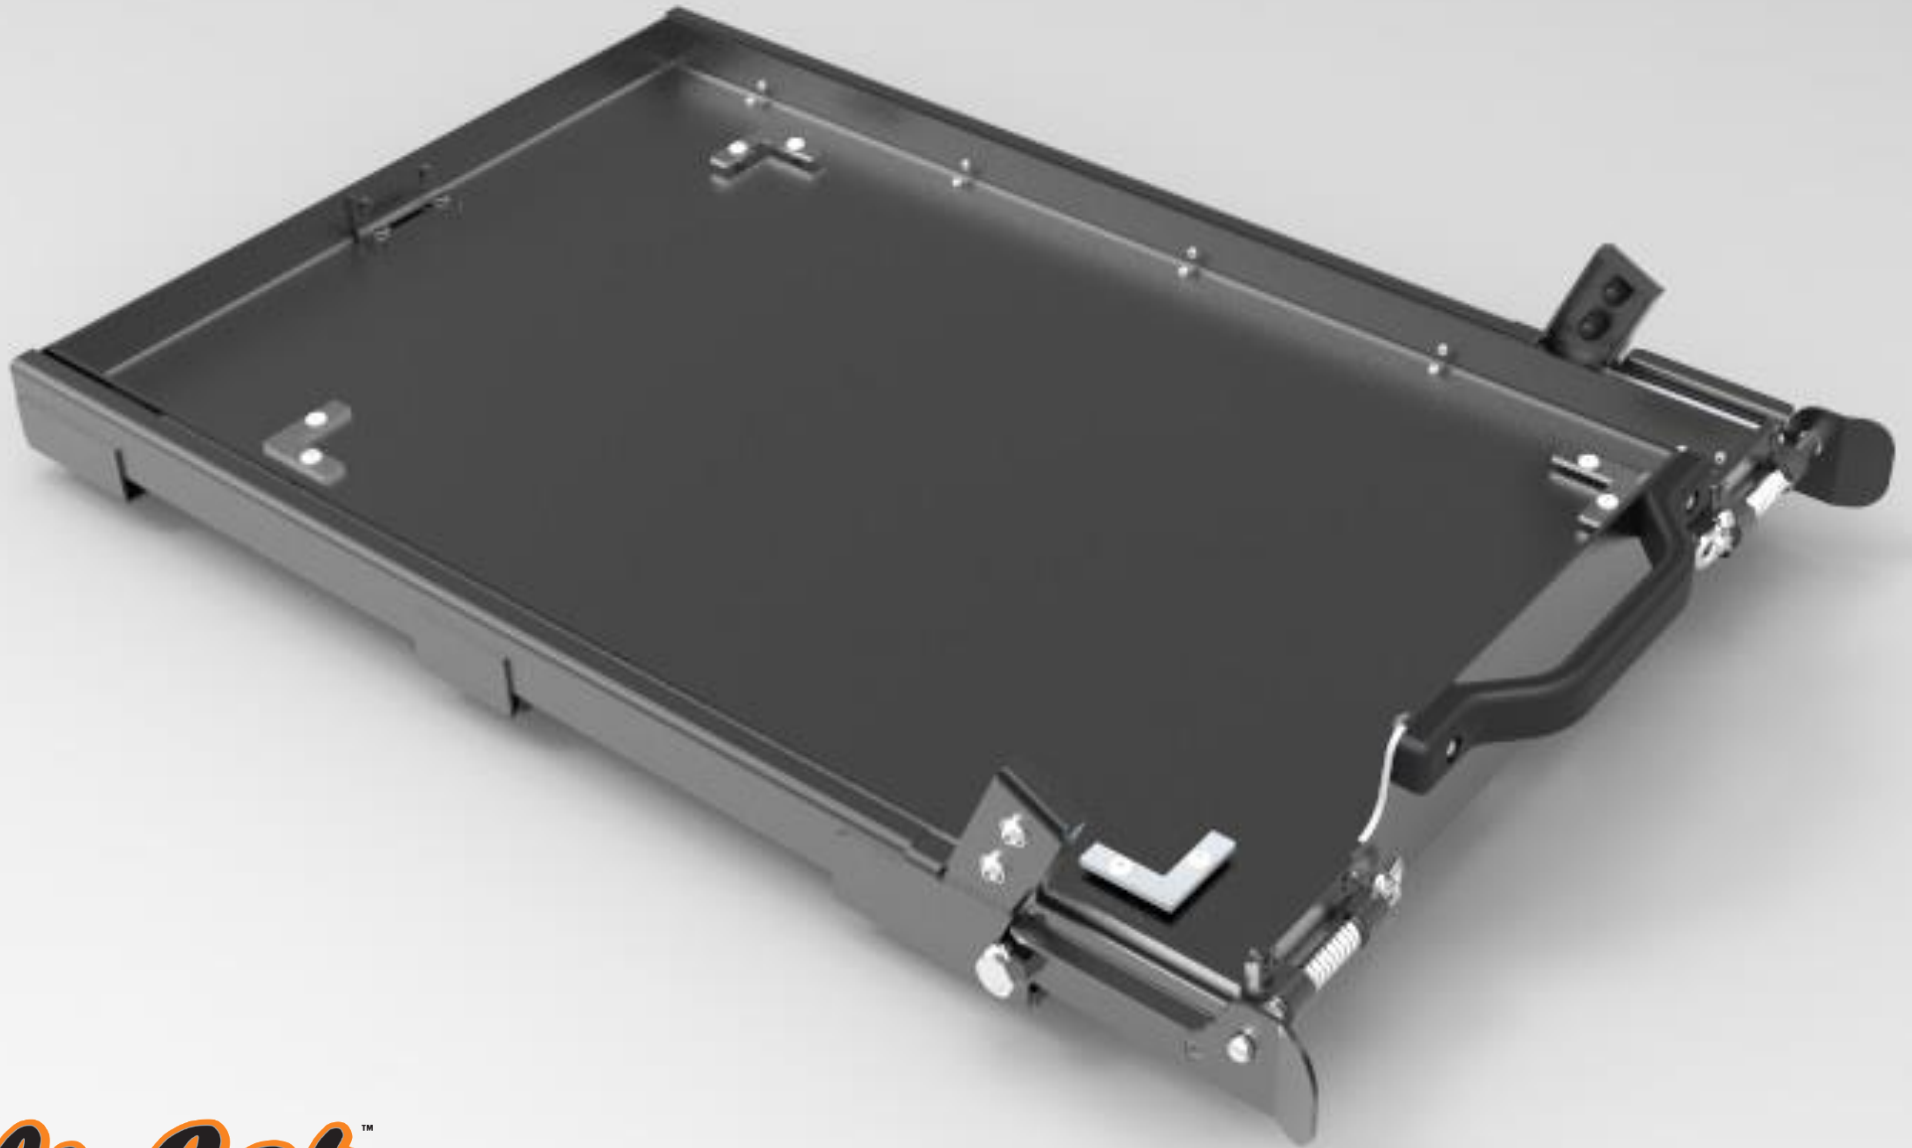

Tilting Fridge Slide

New Tilt stopper to prevent tilting if only horizontal slide movement is required for your vehicle.

Tilt stopper can be removed by removing the two bolts to allow the fridge slide to tilt