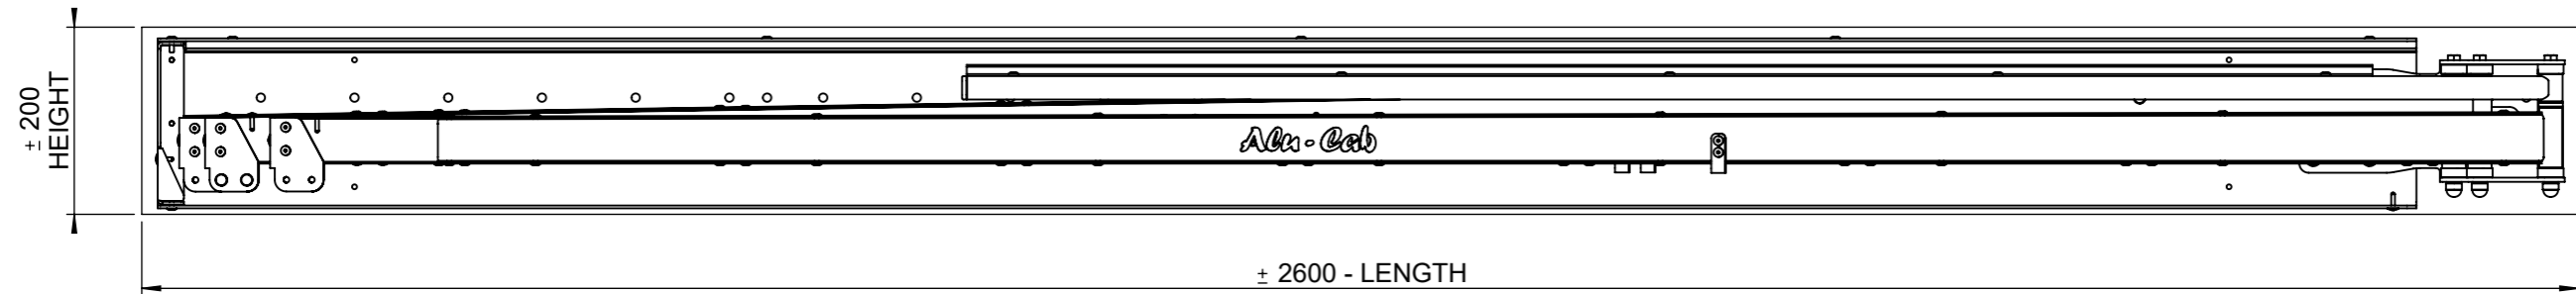

**270 ° SHADOW AWNING (CLOSED) - GENERAL ARRANGEMENT
(OUTER DIMENSIONS OF BAG GIVEN)**

TOP VIEW

FRONT VIEW

***NOTE - BAG MADE TRANSPARENT FOR CLARITY ON ARM FOLDING**