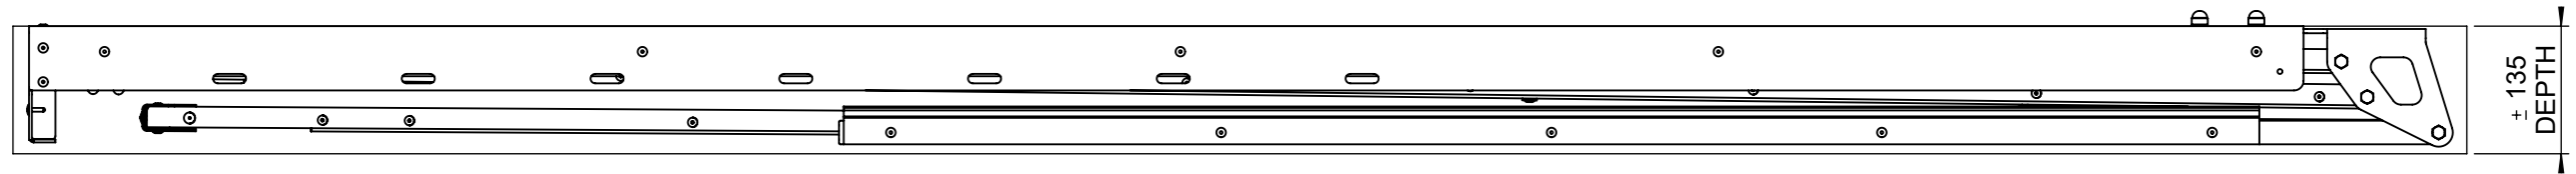

**270 ° SHADOW AWNING (CLOSED) - GENERAL ARRANGEMENT
(OUTER DIMENSIONS OF BAG GIVEN)**

TOP VIEW

FRONT VIEW

***NOTE - BAG MADE TRANSPARENT FOR CLARITY ON ARM FOLDING**