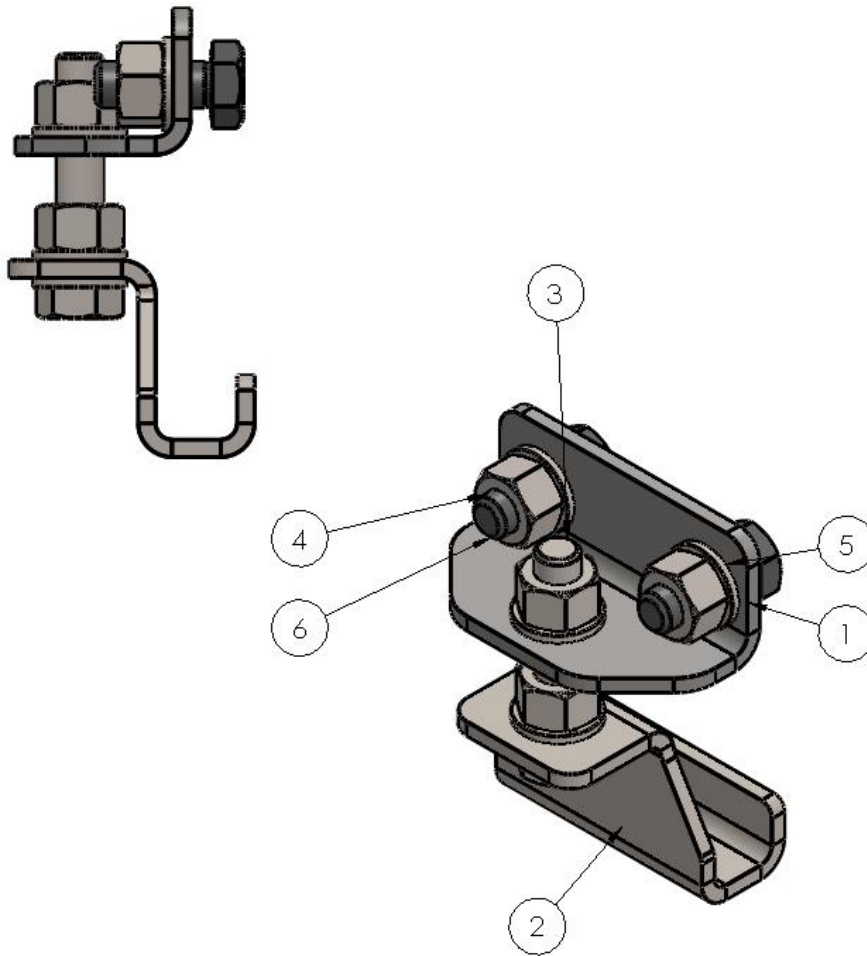

Centre Canopy Clamp Down Fitment Instructions

LIST OF COMPONENTS:

ITEM NO.	PART NUMBER	DESCRIPTION	MATERIAL	QTY.
1	CMB-000-001	CANOPY MNT BRACKET	3CR12	1
2	CMB-000-002	BOTTOM CLAMP BRACKET	3CR12	1
3	M8 x 40 HEX BOLT	HEX BOLT	S/S	1
4	M8 Hexagon Nut	Hexagon Nut	S/S	4
5	M8 WASHER	WASHER	S/S	5
6	M8x20 HEX BOLT	M8 HEX BOLT	S/S	2

SECTION VIEW OF CLAMPING.