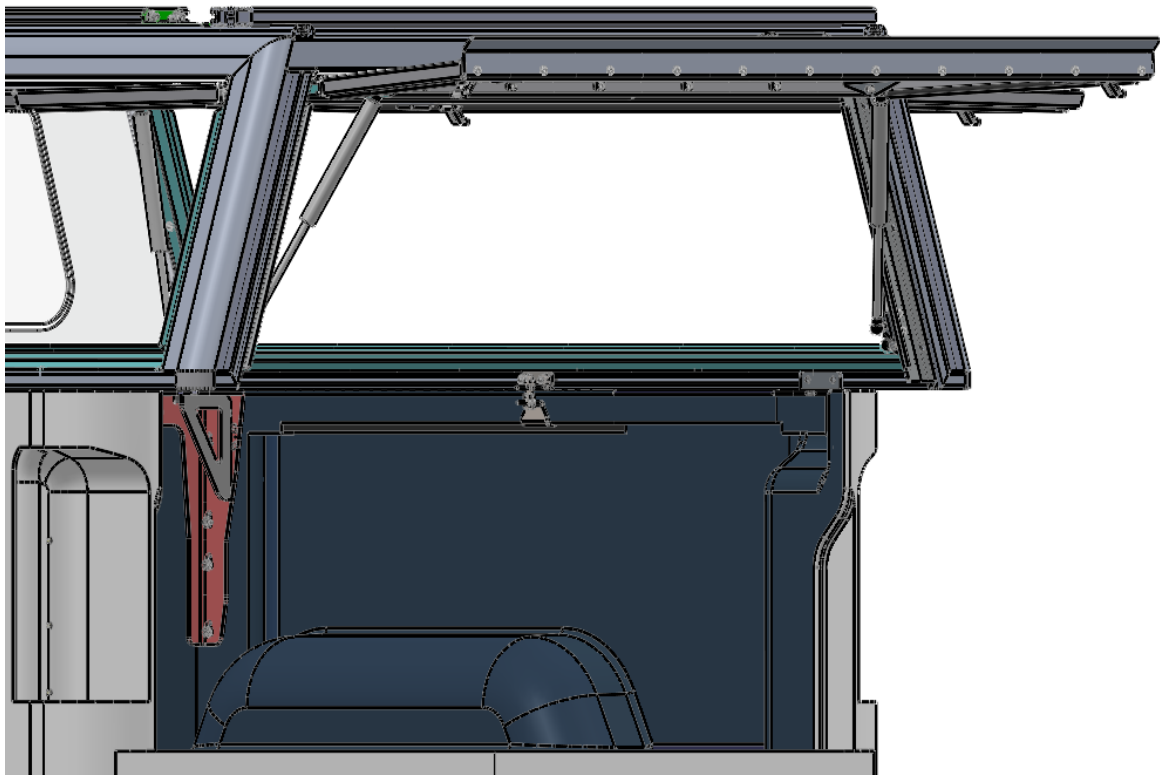

Centre Canopy Clamp Down Fitment Instructions

LIST OF COMPONENTS:

ITEM NO.	PART NUMBER	DESCRIPTION	MATERIAL	QTY.
1	CMB-000-001	CANOPY MNT BRACKET	3CR12	1
2	CMB-000-002	BOTTOM CLAMP BRACKET	3CR12	1
3	M8 x 40 HEX BOLT	HEX BOLT	S/S	1
4	M8 Hexagon Nut	Hexagon Nut	S/S	4
5	M8 WASHER	WASHER	S/S	5
6	M8x20 HEX BOLT	M8 HEX BOLT	S/S	2

SECTION VIEW OF CLAMPING.